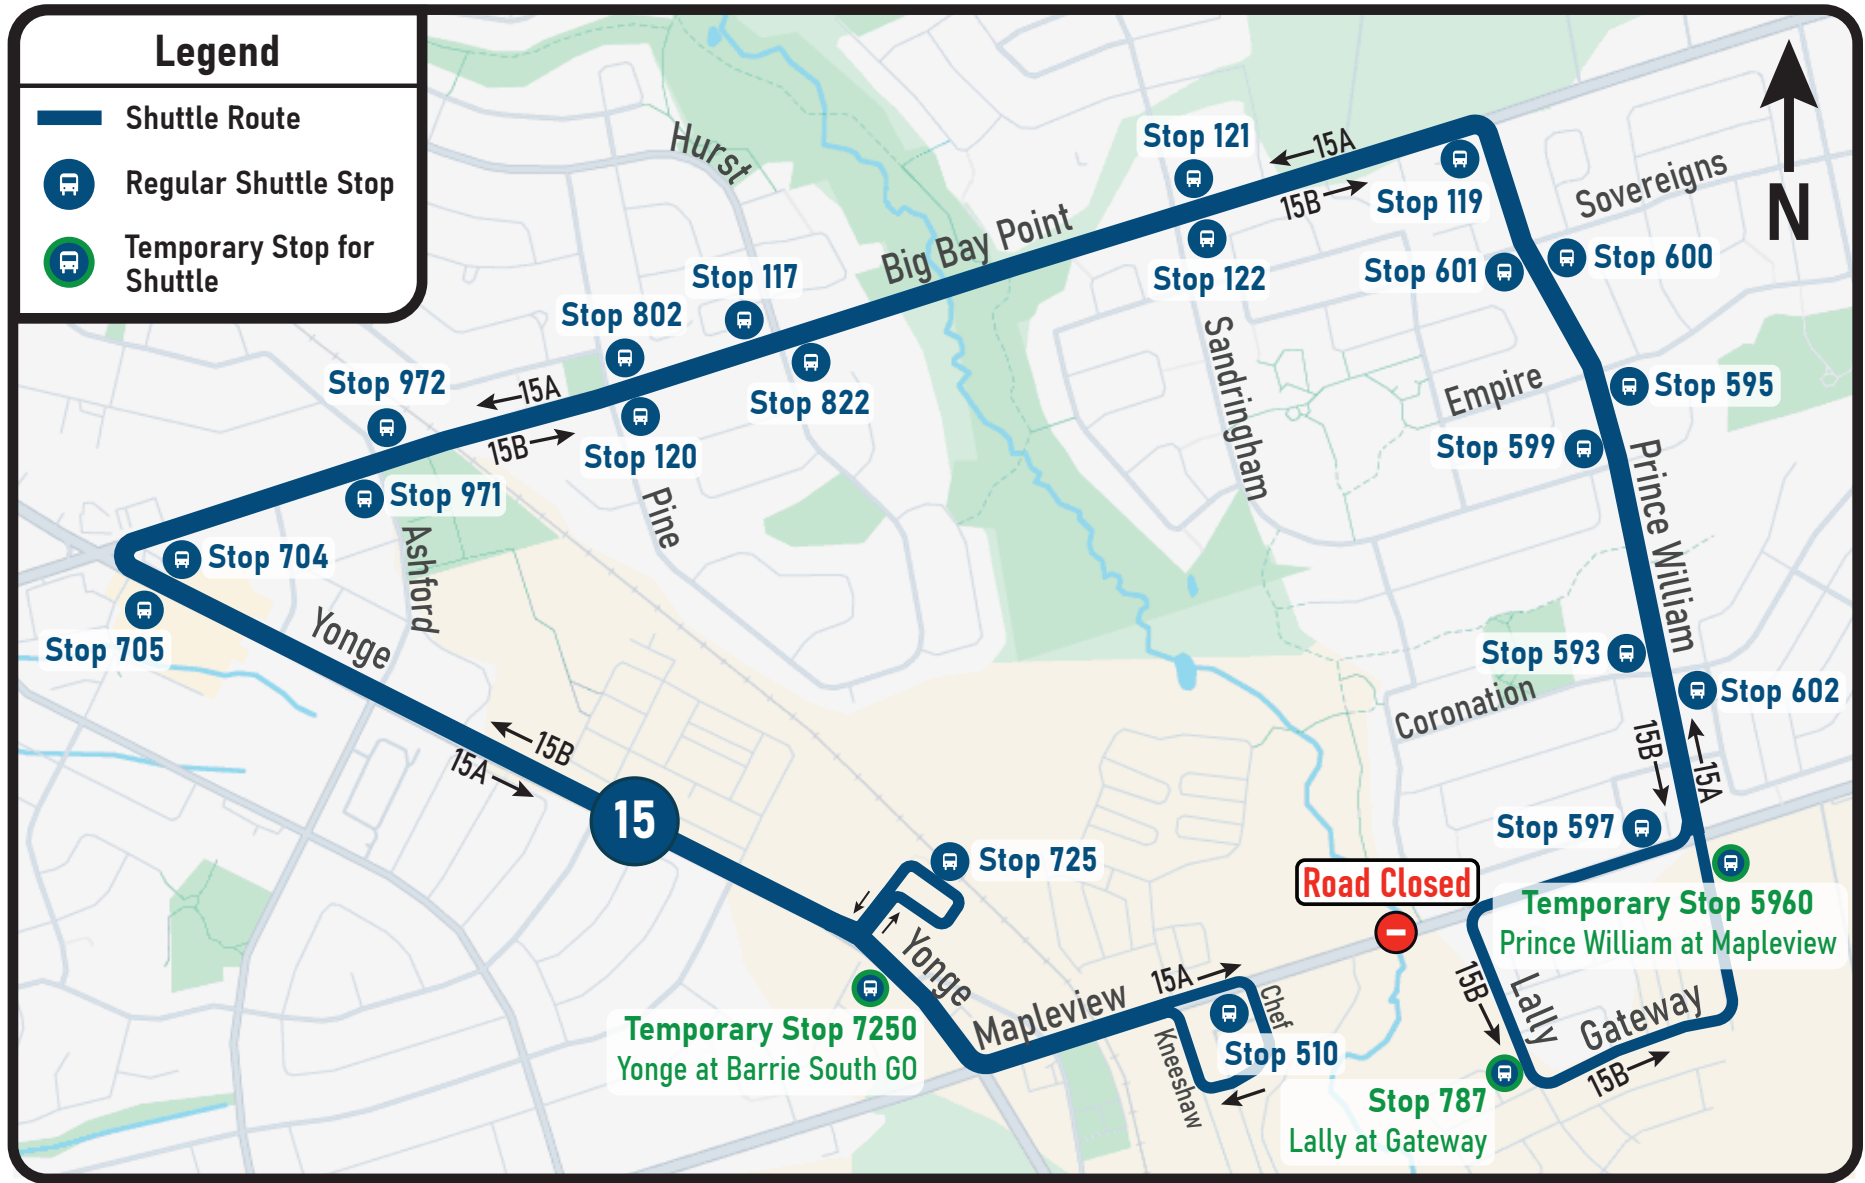

# Mapleview Construction Shuttle Route 15 - Map

## Route 15 - Weekday Schedule

### Route 15A: Barrie South GO